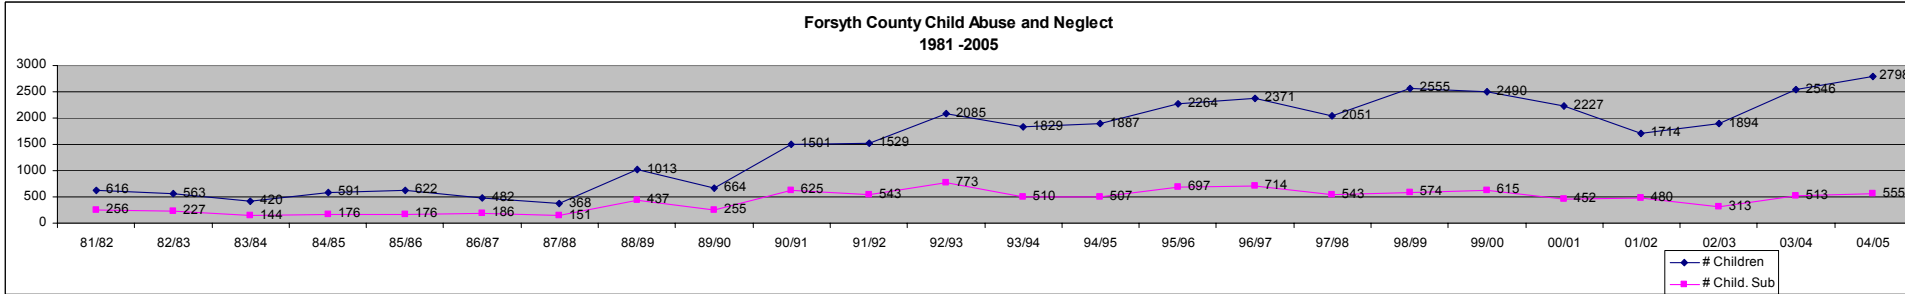

2004-2005 CHILD ABUSE & NEGLECT STATISTICS

May need to zoom in to view large chart:

NC Race for Reports 2004/05

Forsyth County 2004/05

**Forsyth County Reports - Age of Child
2004/05**

Forsyth County 2004/05 Genders