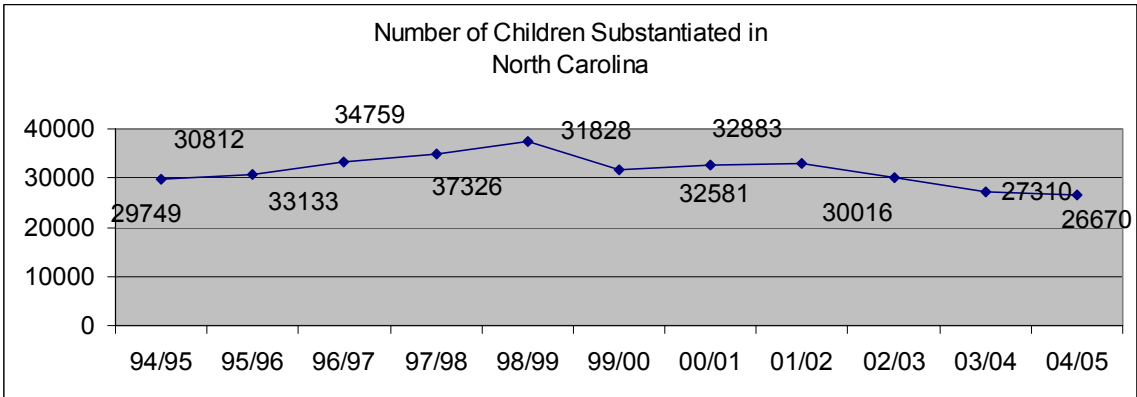

2004-2005 CHILD ABUSE & NEGLECT STATISTICS

May need to zoom in to view large chart:

NC Race for Reports 2004/05

Forsyth County 2004/05

**Forsyth County Reports - Age of Child
2004/05**

Forsyth County 2004/05 Genders