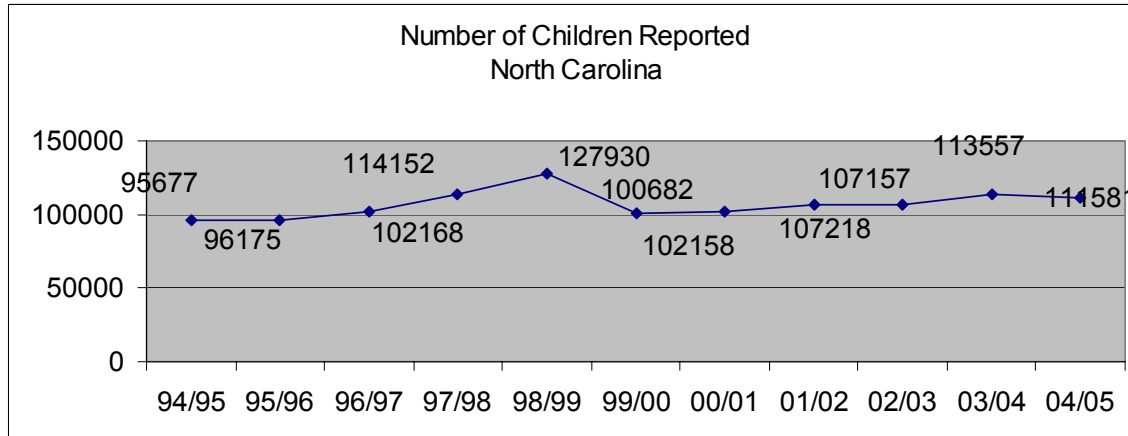

2004-2005 CHILD ABUSE & NEGLECT STATISTICS

May need to zoom in to view large chart:

NC Race for Reports 2004/05

Forsyth County 2004/05

**Forsyth County Reports - Age of Child
2004/05**

Forsyth County 2004/05 Genders